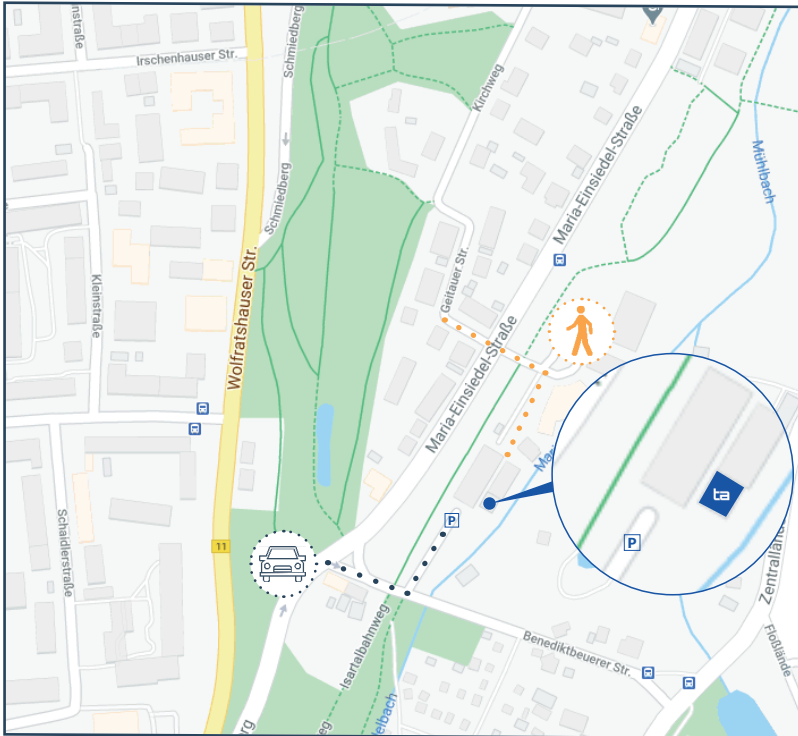

# TA Europe Munich | Directions

## From the airport

Take the train **S8** towards **Herrsching**. Get off at the stop **Marienplatz** and change to the subway **U3**

in the direction of **Fürstenried West**. Get off at **Thalkirchen (Tierpark)**.

Take the exit in the direction of **Maria-Einsiedel-Straße** and follow the street **Maria-Einsiedel-Straße**. After 550m you turn left into **Isarwinkel**. Follow the sidewalk behind the parking area on the right. Our office is in the rear building (**Isarwinkel 8**).

## From the main station

Take the subway (**U2 / U1 / U8 / U7**) to **Sendlinger Tor**.

There, change to the subway **U3** in the direction

of **Fürstenried West** and get off at **Thalkirchen (Tierpark)**.